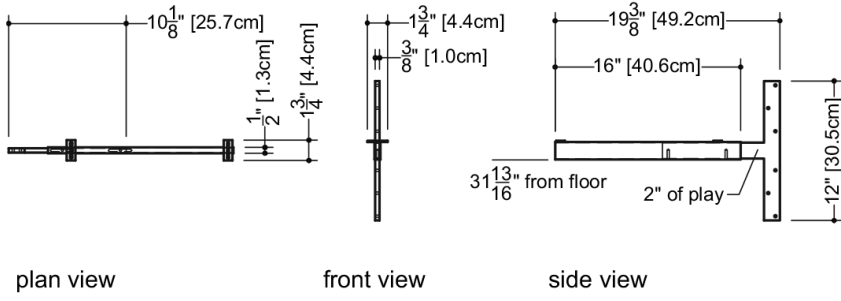

Floating Bathroom Sinks

BRACKETS SYSTEM ONLY

Design WETSTYLE Design Lab

FEATURES

Made of stainless steel

ADA-Compliant

Weight rating: up to 300 lbs/136 kg

plan view

front view

side view

WETSTYLE cannot be held responsible for any technical errors and reserves the right to make revisions without notice. Approximate measurement. The manufacturer accepts $\frac{1}{4}"$ (6.35mm) variance.

OPTIONS

Model

- For 24" to 30" Sinks
- For 36" to 42" Sinks
- For 48" Sinks
- For 60" Sinks
- For 72" Sinks

NOTES

BRACKETS: WETSTYLE will supply multiple brackets according to the lavatory length (see installation guide).

SINK: Integrated countertop sold separately. Fits VCS and VOVS lavatories (2" height). Not available with VCS60T, Cube Metro sinks (VCMS), Déco sinks and Element sinks.

INSTALLATION : Not compatible with concrete walls.